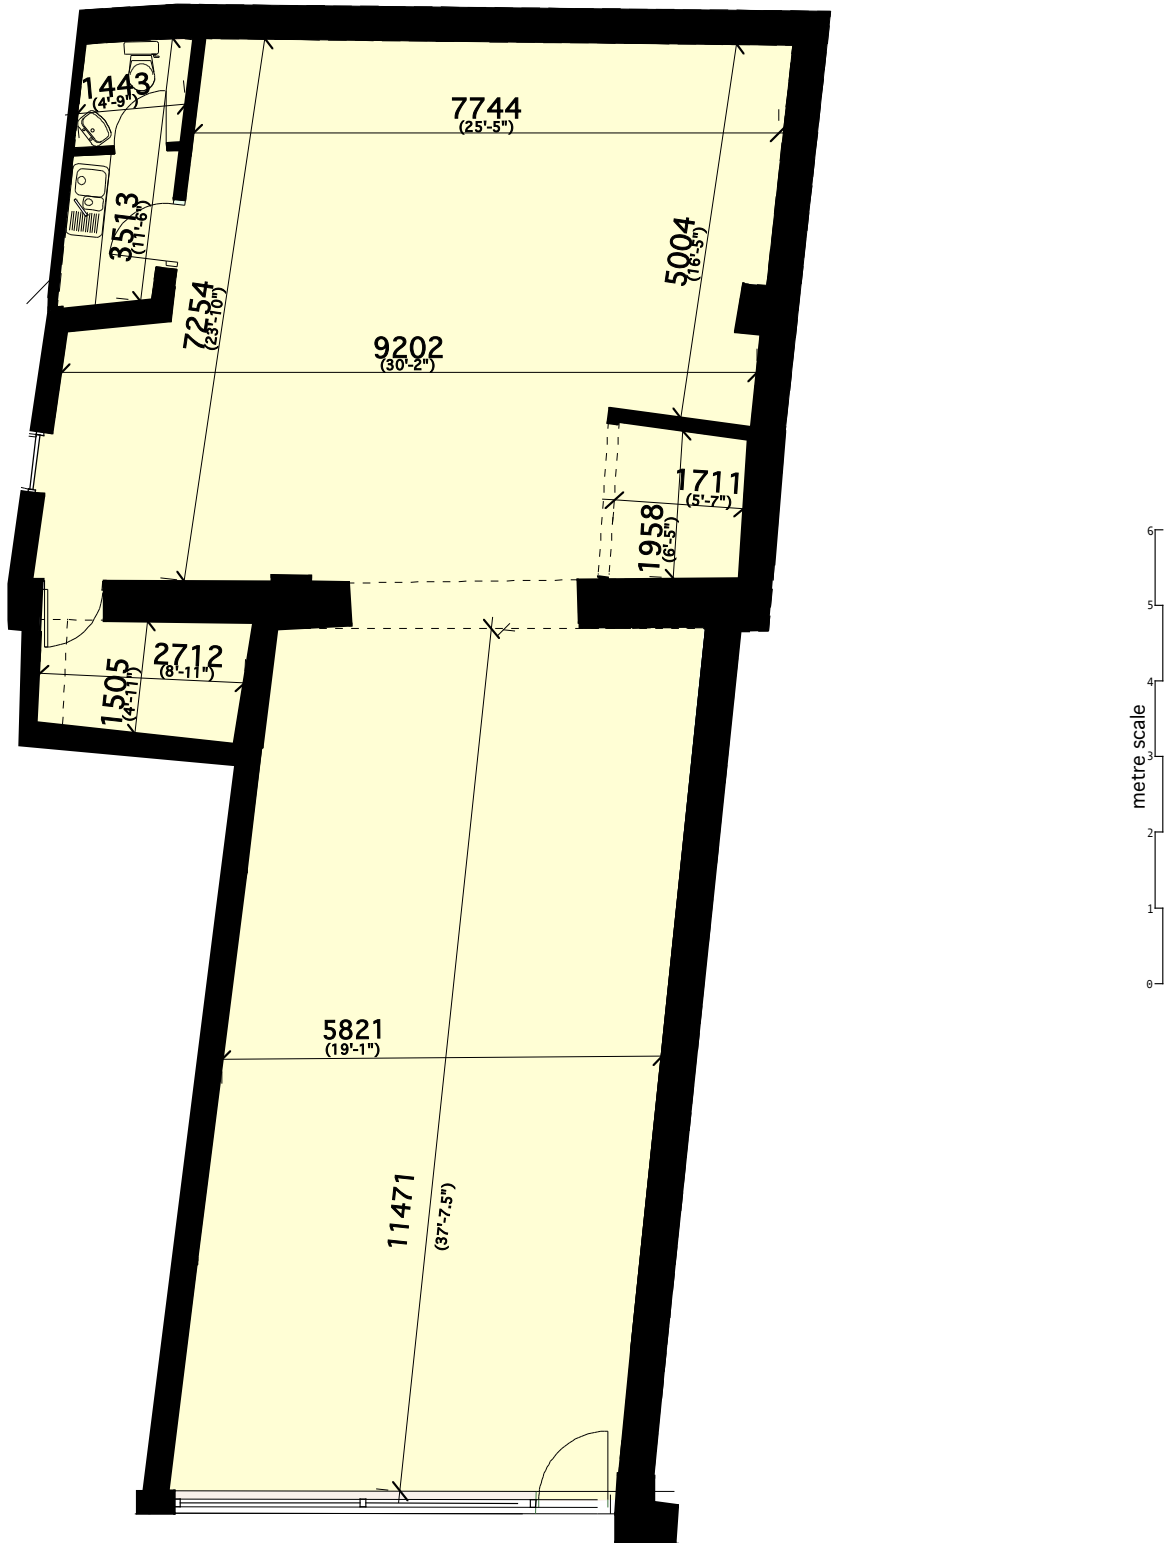

13 Burrard Street
St Helier
Jersey JE2 4WS

APPROX'. GROSS INTERNAL AREA
137.82m² (1,483.5 sq ft)

Ground Floor

Illustration for identification purposes only.
Not to scale.