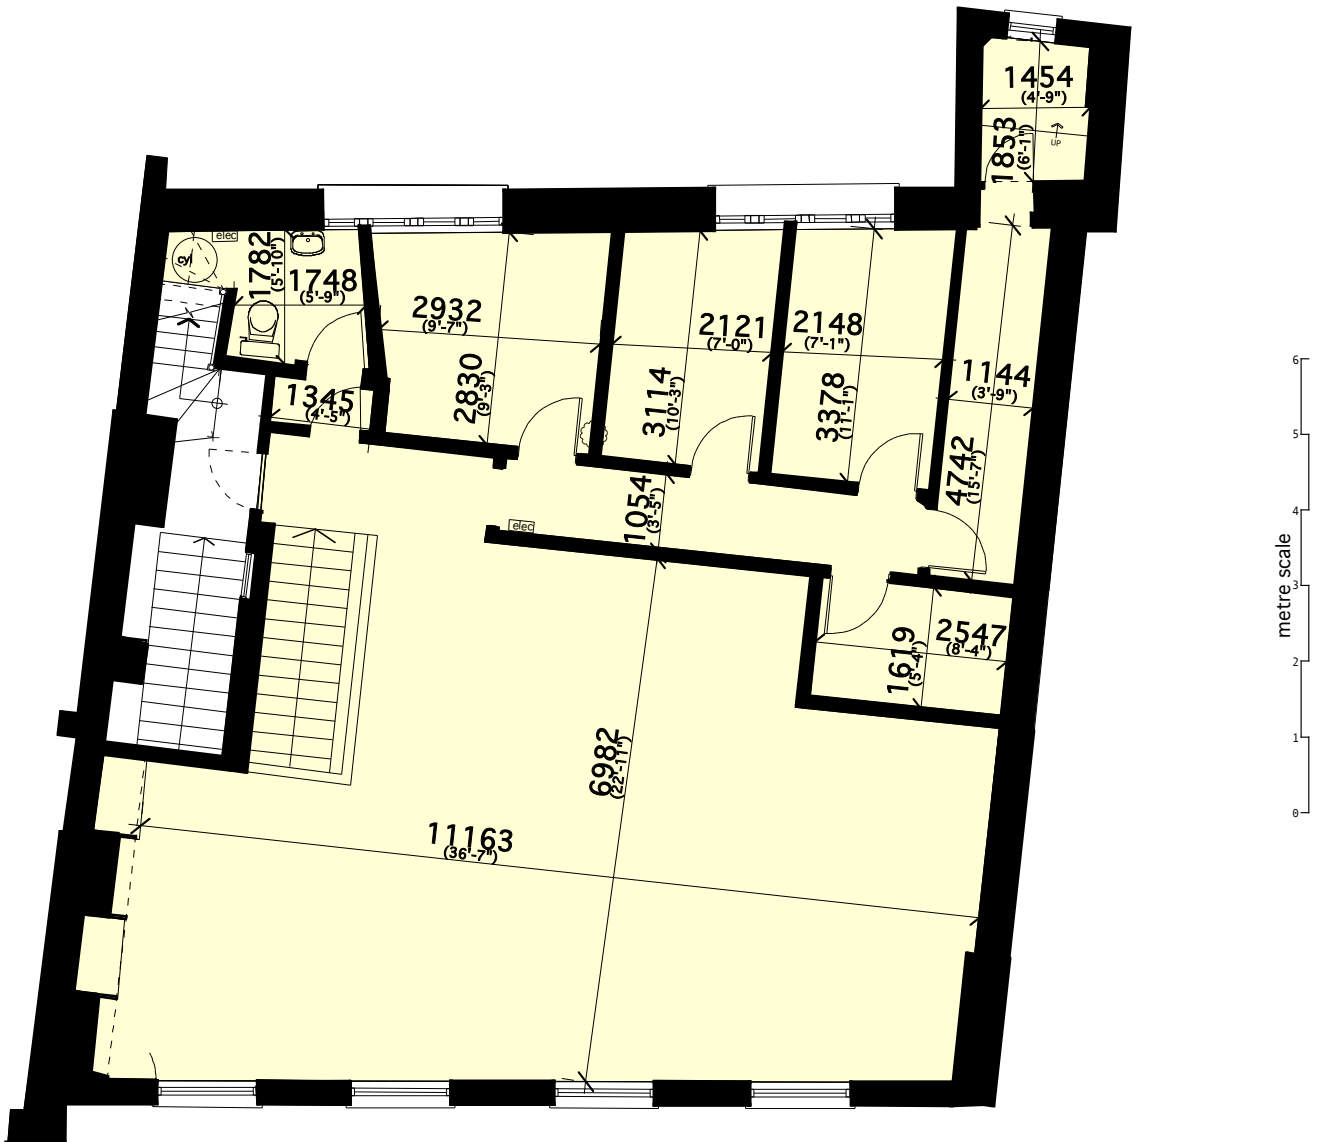

15 Burrard Street
St Helier
Jersey JE2 4WS

APPROX. GROSS INTERNAL AREA
ground & first floor 168.51m² (1,813.8 sq ft)

First Floor

Illustration for identification purposes only.
Not to scale.

15 Burrard Street
St Helier
Jersey JE2 4WS

APPROX'. GROSS INTERNAL AREA
ground & first floor 168.51m² (1,813.8 sq ft)

Ground Floor

Illustration for identification purposes only.
Not to scale.