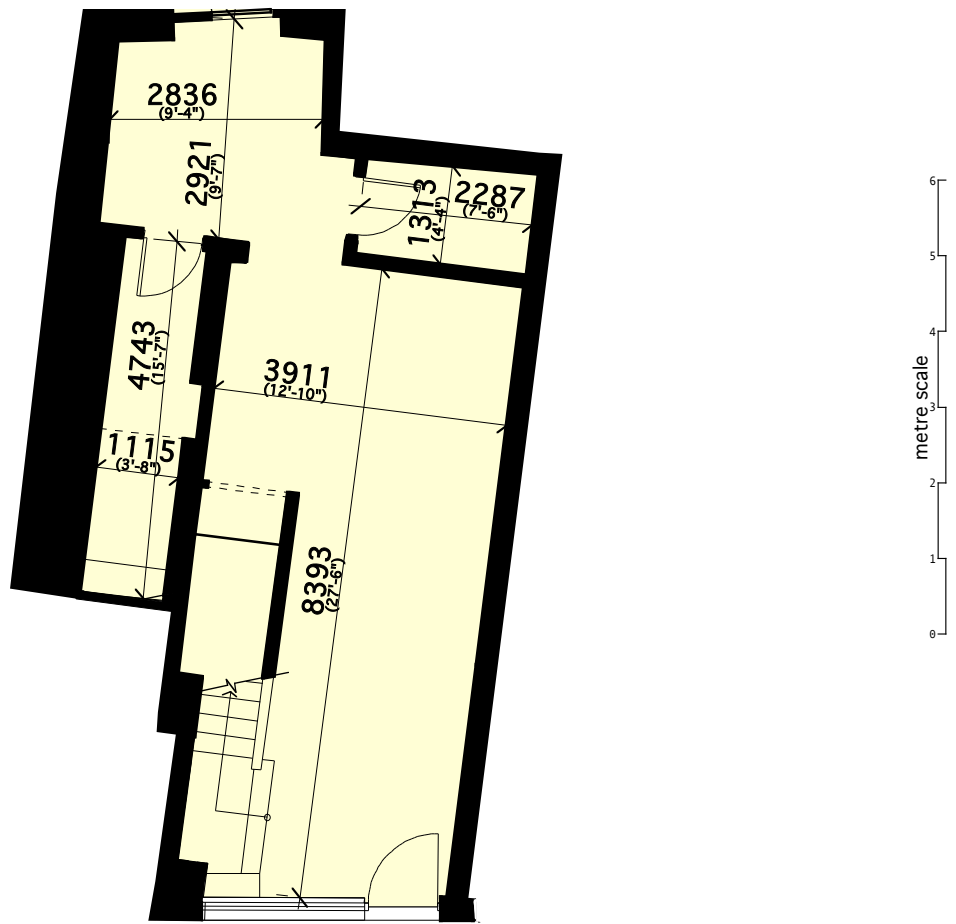

15 Burrard Street
St Helier
Jersey JE2 4WS

APPROX. GROSS INTERNAL AREA
ground & first floor 168.51m² (1,813.8 sq ft)

First Floor

Illustration for identification purposes only.
Not to scale.

15 Burrard Street
St Helier
Jersey JE2 4WS

APPROX'. GROSS INTERNAL AREA
ground & first floor 168.51m² (1,813.8 sq ft)

Ground Floor

Illustration for identification purposes only.
Not to scale.